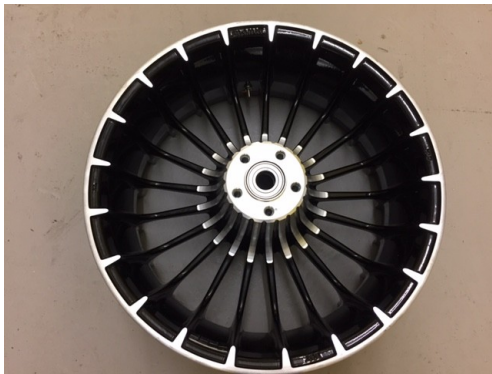

## TURBINE CUSTOM WHEELS SET - BREAKOUT

#### Additional information

Compatibility: Harley-Davidson  
Part Number: 40900480  
Description: Genuine Harley-Davidson  
TURBINE CUSTOM  
WHEELS SET, black.

Removed from a brand  
new 2017 bike before  
leaving the show-room.