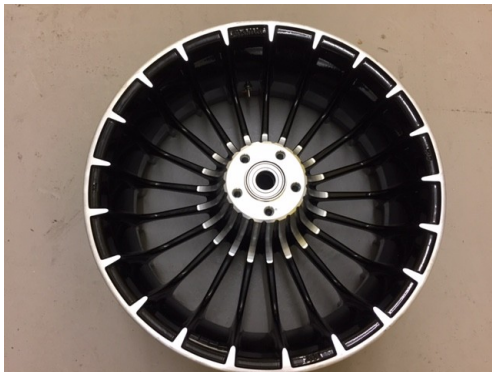

TURBINE CUSTOM WHEELS SET - BREAKOUT

Seller Info

Private Seller

Phone: +44 (07874) 198-466
Region: United Kingdom
City: London

Listing details

Common

Headline: TURBINE CUSTOM WHEELS SET -
BREAKOUT
Condition: New
Price: £ 1,250.00
Reference Number: RF194858

Additional information

Compatibility: Harley-Davidson
Part Number: 40900480
Description: Genuine Harley-Davidson
TURBINE CUSTOM
WHEELS SET, black.

Removed from a brand
new 2017 bike before
leaving the show-room.

21x3.5(front),
18x8(rear).Bearing kit
NOT included.

Fits '13-'17 FXSB and
FXSBSE Softail Breakout
models.It might fit other
models/years, please
check beforehand.

PN 40900480, 43300468

RRP £1634 for the set.